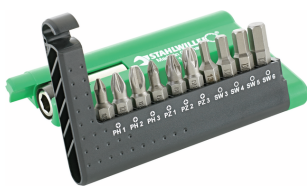

Bit screwdriver

1440-1446

Product no. **08160030**
 GTIN **4018754011452**
 Model **1445 T 30 BIT-SCHRAUBENDREHEREINSATZ**

Label. Bit screwdriver T30 Hex C 6,3 L.26mm

Features.

- with hollow point
- for inside TORX® screws (TORX® Tamper Resistant)

Advantages.

With hole in the drive tip.

Product highlights.

Grab it and go.

Ten bits in the convenient pocket-sized 1203 format – or twice that amount in the sturdy 1202 Bit Box. These compact STAHLWILLE bit boxes put the tools right where you need them. Made, of course, in Germany as premium quality tools.

Technical Attributes.

Drive profile	TORX®
External hex (inch)	1/4
DIN	DIN 3126 / ISO 1173
Size of output profile	T30
Length mm (L)	26 mm
Model no.	1445
External hex drive	C 6,3

Logistics data.

Depth mm (IFS)	26
Width mm (IFS)	7
Height mm (IFS)	7
Length (packed, mm)	85
Width (packed, mm)	35
Height (packed, mm)	7
Volume (packed, dm ³)	0.020825 dm ³