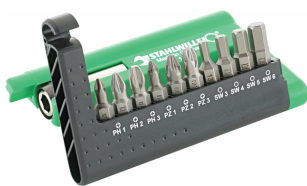

Bit screwdriver

PH 1220-1223 PH 1231-1234

Product no. **08030004**
GTIN **4018754010660**
Model **PH 1234**

Label. Bit screwdriver Hex C 8 L.32mm

Features.

- DIN 3128
- for PHILLIPS® screws

Advantages.

For cross-slot screws.

Product highlights.

Grab it and go.

Ten bits in the convenient pocket-sized 1203 format – or twice that amount in the sturdy 1202 Bit Box. These compact STAHLWILLE bit boxes put the tools right where you need them. Made, of course, in Germany as premium quality tools.

Technical Attributes.

Drive profile	TORX® Schraubendreher 10769
External hex (inch)	5/16
DIN	DIN 3128
Size of output profile	PH4
Length mm (L)	32 mm
Model no.	PH1234

Logistics data.

Depth mm (IFS)	31
Width mm (IFS)	9
Height mm (IFS)	8
Length (packed, mm)	80
Width (packed, mm)	45
Height (packed, mm)	9
Volume (packed, dm3)	0.0324 dm3

External hex drive C 8

Art. no.	08030004
Weight (gross, kg)	0,123
Weight PAP (kg)	0,000
Weight PVC (kg)	0,002
GTIN	4018754010660
Country of origin	GERMANY
Region of origin	Nordrhein-Westfalen
WEEE/ElektroG	nicht ear-pflichtig
Customs tariff no.	82079030
Packing standard	10
Weight	12 g