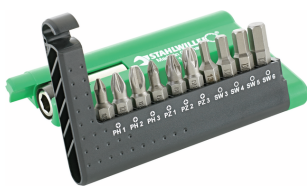

Bit screwdriver

1280-1284

Product no. **08330004**
 GTIN **4018754011933**
 Model **1281 BIT-
 SCHRAUBENDREHEREINSATZ**

Label. Bit screwdriver 4 mm Hex E 6,3 L.50mm

Features.

- DIN 7426/ISO 3109
- for socket head screws

Advantages.

For Allen screws

Product highlights.

Grab it and go.

Ten bits in the convenient pocket-sized 1203 format – or twice that amount in the sturdy 1202 Bit Box. These compact STAHLWILLE bit boxes put the tools right where you need them. Made, of course, in Germany as premium quality tools.

Technical Attributes.

Drive profile	Hexagonal
External hex (inch)	1/4
DIN	DIN 7426 / ISO 3109
Size of output profile	4 mm
Length mm (L)	50 mm
Model no.	1281
External hex drive	E 6,3

Logistics data.

Depth mm (IFS)	51
Width mm (IFS)	7
Height mm (IFS)	7
Length (packed, mm)	55
Width (packed, mm)	55
Height (packed, mm)	14
Volume (packed, dm3)	0.04235 dm3

Variants.

Art. no.	Model no. (ERP)	Description	GTIN
08330003	1280 BIT-SCHRAUBENDREHEREINSATZ	Bit screwdriver socket 3 mm Hex E 6,3 L.50mm	4018754011926
08330004	1281 BIT-SCHRAUBENDREHEREINSATZ	Bit screwdriver 4 mm Hex E 6,3 L.50mm	4018754011933
08330005	1282 BIT-SCHRAUBENDREHEREINSATZ	Bit screwdriver 5 mm Hex E 6,3 L.50mm	4018754011940
08330006	1283 BIT-SCHRAUBENDREHEREINSATZ	Bit screwdriver 6 mm Hex E 6,3 L.50mm	4018754011957
08330008	1284 BIT-SCHRAUBENDREHEREINSATZ	Bit screwdriver 8 mm Hex E 6,3 L.50mm	4018754011964