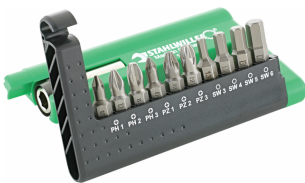

Bit screwdriver

4055-4058

Product no. **08420005**
 GTIN **4018754012138**
 Model **4055 BIT-SCHRAUBENDREHEREINSATZ**

Label. Bit screwdriver 5 mm L.35mm

Features.

- for socket head screws
- for IMPACT driver No 4030

Advantages.

For Allen screws

Product highlights.

Grab it and go.

Ten bits in the convenient pocket-sized 1203 format – or twice that amount in the sturdy 1202 Bit Box. These compact STAHLWILLE bit boxes put the tools right where you need them. Made, of course, in Germany as premium quality tools.

Technical Attributes.

Drive profile	Hexagonal
External hex (inch)	3/8
Size of output profile	5 mm
Length mm (L)	35 mm
Model no.	4055

Logistics data.

Depth mm (IFS)	35
Width mm (IFS)	11
Height mm (IFS)	11
Length (packed, mm)	95
Width (packed, mm)	45
Height (packed, mm)	11
Volume (packed, dm ³)	0.047025 dm ³