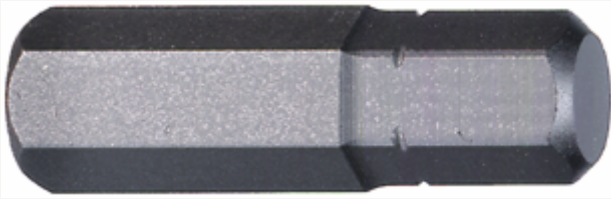

Bit screwdriver

4055-4058

Product no. **08420005**
 GTIN **4018754012138**
 Model **4055 BIT-SCHRAUBENDREHEREINSATZ**

Label. Bit screwdriver 5 mm L.35mm

Features.

- for socket head screws
- for IMPACT driver No 4030

Advantages.

For Allen screws

Product highlights.

Grab it and go.

Ten bits in the convenient pocket-sized 1203 format – or twice that amount in the sturdy 1202 Bit Box. These compact STAHLWILLE bit boxes put the tools right where you need them. Made, of course, in Germany as premium quality tools.

Technical Attributes.

Drive profile	Hexagonal
External hex (inch)	3/8
Size of output profile	5 mm
Length mm (L)	35 mm
Model no.	4055

Logistics data.

Depth mm (IFS)	35
Width mm (IFS)	11
Height mm (IFS)	11
Length (packed, mm)	95
Width (packed, mm)	45
Height (packed, mm)	11
Volume (packed, dm ³)	0.047025 dm ³