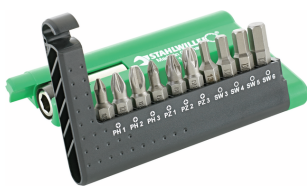

5-star Bit screwdriver

1440 TPI-1446 TPI

Product no. **08161015**
 GTIN **4018754153954**
 Model **1441 TPI 15 BIT-SCHRAUBENDREHEREINSATZ**

Label. 5-star Bit screwdriver Hex C 6,3 L.26mm

Features.

- with hollow point
- for female 5-star screws with a centring pin

Advantages.

With hole in the drive tip.

Product highlights.

Grab it and go.

Ten bits in the convenient pocket-sized 1203 format – or twice that amount in the sturdy 1202 Bit Box. These compact STAHLWILLE bit boxes put the tools right where you need them. Made, of course, in Germany as premium quality tools.

Technical Attributes.

External hex (inch)	1/4
Size of output profile	TPI15
Length mm (L)	26 mm
Model no.	1441 TPI
External hex drive	C 6,3

Logistics data.

Depth mm (IFS)	26
Width mm (IFS)	7
Height mm (IFS)	7
Length (packed, mm)	100
Width (packed, mm)	25
Height (packed, mm)	8
Volume (packed, dm3)	0.02 dm3

Variants.

Art. no.	Model no. (ERP)	Description	GTIN
08161010	1440 TPI 10 BIT-SCHRAUBENDREHEREINSATZ	5-star Bit screwdriver Hex C 6,3 L.26mm	4018754153947
08161015	1441 TPI 15 BIT-SCHRAUBENDREHEREINSATZ	5-star Bit screwdriver Hex C 6,3 L.26mm	4018754153954
08161020	1442 TPI 20 BIT-SCHRAUBENDREHEREINSATZ	5-star Bit screwdriver Hex C 6,3 L.26mm	4018754153961
08161025	1443 TPI 25 BIT-SCHRAUBENDREHEREINSATZ	5-star Bit screwdriver Hex C 6,3 L.26mm	4018754153978
08161027	1444 TPI 27 BIT-SCHRAUBENDREHEREINSATZ	5-star Bit screwdriver Hex C 6,3 L.26mm	4018754153985
08161030	1445 TPI 30 BIT-SCHRAUBENDREHEREINSATZ	5-star Bit screwdriver Hex C 6,3 L.26mm	4018754153992
08161040	1446 TPI 40 BIT-SCHRAUBENDREHEREINSATZ	5-star Bit screwdriver Hex C 6,3 L.26mm	4018754154081