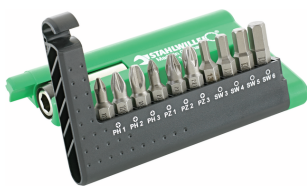

## Bit screwdriver

1300-1304

Product no. **08090006**  
 GTIN **4018754011094**  
 Model **1303 BIT-SCHRAUBENDREHEREINSATZ**

**Label.** Bit screwdriver 6 mm Hex C 6,3 L.25mm

**Features.**

- DIN 7426/ISO 3109
- for socket head screws
- extra hard

### Grab it and go.

Ten bits in the convenient pocket-sized 1203 format – or twice that amount in the sturdy 1202 Bit Box. These compact STAHLWILLE bit boxes put the tools right where you need them. Made, of course, in Germany as premium quality tools.

## Technical Attributes.

Drive profile	Hexagonal
External hex (inch)	1/4
DIN	DIN 7426 / ISO 3109
Size of output profile	6 mm
Length mm (L)	25 mm
Model no.	1303