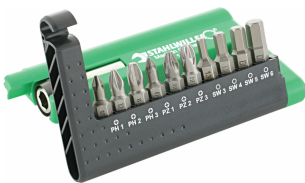

Bit screwdriver

1440-1446

Product no. **08160020**
 GTIN **4018754011421**
 Model **1442 T 20 BIT-SCHRAUBENDREHEREINSATZ**

Label. Bit screwdriver T20 Hex C 6,3 L.26mm

Features.

- with hollow point
- for inside TORX® screws (TORX® Tamper Resistant)

Advantages.

With hole in the drive tip.

Product highlights.

Grab it and go.

Ten bits in the convenient pocket-sized 1203 format – or twice that amount in the sturdy 1202 Bit Box. These compact STAHLWILLE bit boxes put the tools right where you need them. Made, of course, in Germany as premium quality tools.

Technical Attributes.

Drive profile	TORX®
External hex (inch)	1/4
DIN	DIN 3126 / ISO 1173
Size of output profile	T20
Length mm (L)	26 mm
Model no.	1442
External hex drive	C 6,3

Logistics data.

Depth mm (IFS)	26
Width mm (IFS)	7
Height mm (IFS)	7
Length (packed, mm)	85
Width (packed, mm)	35
Height (packed, mm)	7
Volume (packed, dm3)	0.020825 dm3