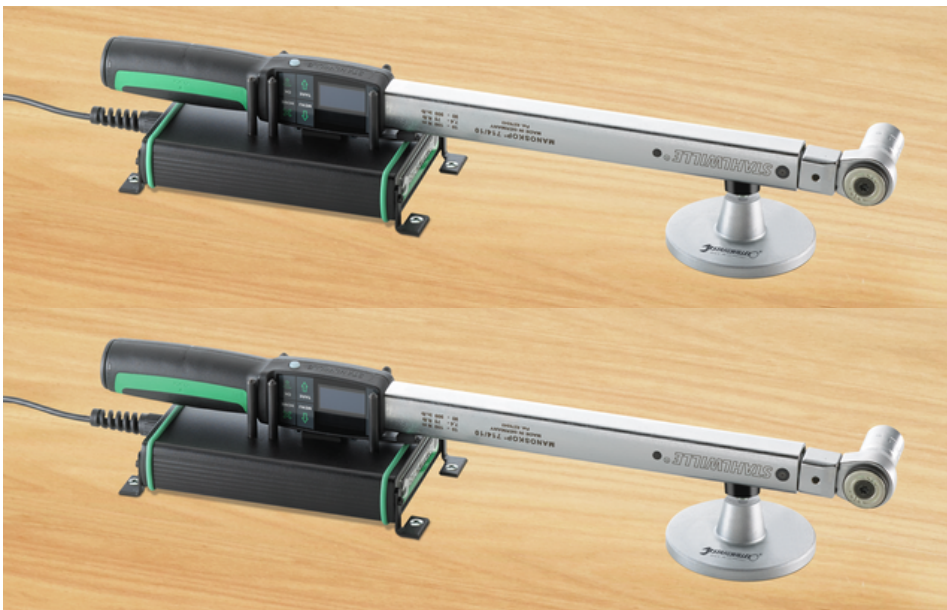

Docking station for No. 714

7762

Product no. **52110062**
GTIN **4018754238484**
Model **7762**

Label.

Docking station

Technical Attributes.

for model **714**

Logistics data.

Depth mm (IFS)	270
Width mm (IFS)	167
Height mm (IFS)	125
Length (packed, mm)	270
Width (packed, mm)	167
Height (packed, mm)	125
Volume (packed, dm ³)	5.63625 dm ³
Product no.	52110062
Weight (gross, kg)	0,440