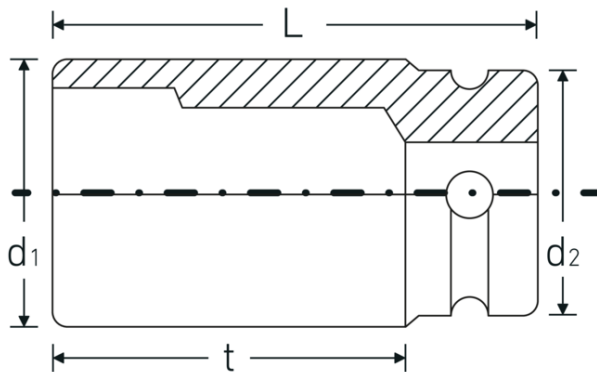

IMPACT sockets 3/4"

55IMP

Product no. 25010028
GTIN 4018754015702
Model 55 IMP 28

Label. IMPACT socket 3/4 " 28mm L.54mm

Product highlights.

Powerful and resilient.

The sockets are made from high-quality Chrome Alloy Steel. They are hardened in oil to prevent stress and distortion.

Optimized functionality.

All IMPACT sockets have a through cross hole for the connecting pin and a deep groove for the rubber locking ring. The locking pin is not stressed during use.

High fitting accuracy.

The high fitting accuracy due to tight tolerances guarantees optimum, backlash-free transmission of forces to the socket.

Technical Drawing.

Technical Attributes.

Drive profile	hex
Internal square drive (inch)	3/4 "
d1	45 mm
d2	44 mm
DIN	DIN 3129 / ISO 1711-2
Length mm (L)	54 mm
Width across flats [mm]	28 mm
t	27 mm

Logistics data.

Depth mm (IFS)	54
Width mm (IFS)	45
Height mm (IFS)	45
Length (packed, mm)	226
Width (packed, mm)	46
Height (packed, mm)	55
Volume (packed, dm ³)	0.57178 dm ³
Product no.	25010028
Weight (gross, kg)	2,100
Weight PAP (kg)	0,000
Weight PVC (kg)	0,011
GTIN	4018754015702
Country of origin	GERMANY
Region of origin	Nordrhein-Westfalen
WEEE/ElektroG	nicht ear-pflichtig
Customs tariff no.	82042000
Packing standard	5
Weight	417 g