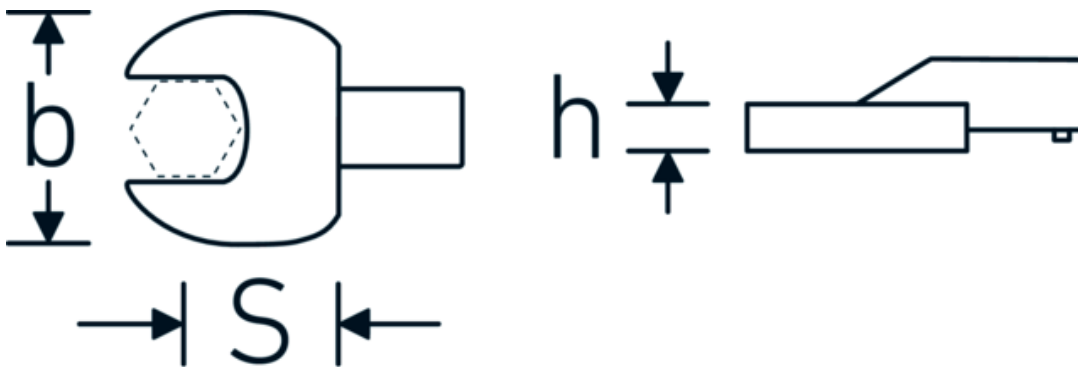

## Open-ended shell tool

731/100

Product no. **58211060**  
GTIN **4018754238743**  
Model **731/100 SW 60**

Label.

Open-ended shell tool Wrench size 60mm Tool holders 22 x 28

## Technical Drawing.

## Technical Attributes.

Width mm (b)	124 mm
Size square socket [inside square drive]	22 x 28 mm
Height mm (h)	20 mm
S	55 mm
Width across flats [mm]	60 mm

## Logistics data.

Depth mm (IFS)	128
Width mm (IFS)	125
Height mm (IFS)	34
Length (packed, mm)	175
Width (packed, mm)	125
Height (packed, mm)	35
Volume (packed, dm <sup>3</sup> )	0.765625 dm <sup>3</sup>
Product no.	58211060
Weight (gross, kg)	1,250