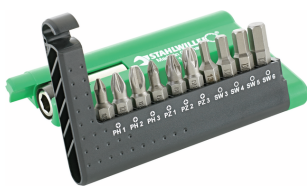

## Bit screwdriver

PH 1220-1223 PH 1231-1234

Product no. **08010002**  
GTIN **4018754010547**  
Model **PH 1222**

**Label.** Bit screwdriver Hex C 6,3 L.25mm

**Features.**

- DIN 3128
- for PHILLIPS® screws

## Advantages.

For cross-slot screws.

### Grab it and go.

Ten bits in the convenient pocket-sized 1203 format – or twice that amount in the sturdy 1202 Bit Box. These compact STAHLWILLE bit boxes put the tools right where you need them. Made, of course, in Germany as premium quality tools.

## Technical Attributes.

Drive profile	TORX® Schraubendreher 10769
External hex (inch)	1/4
DIN	DIN 3128
Size of output profile	PH2
Length mm (L)	25 mm
Model no.	PH1222