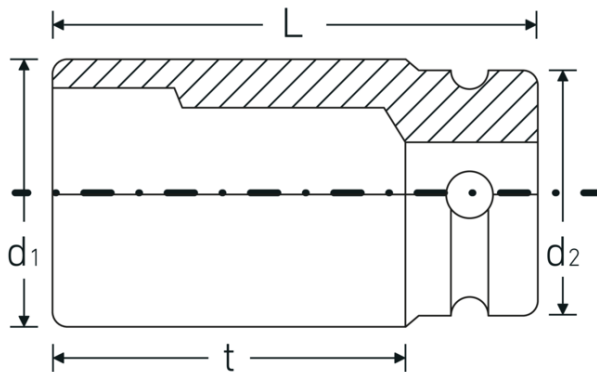

IMPACT sockets 3/4"

55IMP

Product no. 25010038
GTIN 4018754015795
Model 55 IMP 38

Label. IMPACT socket 3/4 " 38mm L.58mm

Product highlights.

Powerful and resilient.

The sockets are made from high-quality Chrome Alloy Steel. They are hardened in oil to prevent stress and distortion.

Optimized functionality.

All IMPACT sockets have a through cross hole for the connecting pin and a deep groove for the rubber locking ring. The locking pin is not stressed during use.

High fitting accuracy.

The high fitting accuracy due to tight tolerances guarantees optimum, backlash-free transmission of forces to the socket.

Technical Drawing.

Technical Attributes.

Drive profile	hex
Internal square drive (inch)	3/4 "
d1	58 mm
d2	44 mm
DIN	DIN 3129 / ISO 1711-2
Length mm (L)	58 mm
Width across flats [mm]	38 mm
t	33 mm

Logistics data.

Depth mm (IFS)	58
Width mm (IFS)	58
Height mm (IFS)	58
Length (packed, mm)	117
Width (packed, mm)	58
Height (packed, mm)	58
Volume (packed, dm3)	0.393588 dm3
Product no.	25010038
Weight (gross, kg)	1,184
Weight PAP (kg)	0,000
Weight PVC (kg)	0,007
GTIN	4018754015795
Country of origin	GERMANY
Region of origin	Nordrhein-Westfalen
WEEE/ElektroG	nicht ear-pflichtig
Customs tariff no.	82042000
Packing standard	2
Weight	600 g