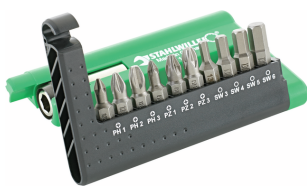

Bit screwdriver

1440-1446

Product no. **08160010**
 GTIN **4018754011407**
 Model **1440 T 10 BIT-
 SCHRAUBENDREHEREINSATZ**

Label. Bit screwdriver T10 Hex C 6,3 L.26mm

Features.

- with hollow point
- for inside TORX® screws (TORX® Tamper Resistant)

Advantages.

With hole in the drive tip.

Product highlights.

Grab it and go.

Ten bits in the convenient pocket-sized 1203 format – or twice that amount in the sturdy 1202 Bit Box. These compact STAHLWILLE bit boxes put the tools right where you need them. Made, of course, in Germany as premium quality tools.

Technical Attributes.

Drive profile	TORX®
External hex (inch)	1/4
DIN	DIN 3126 / ISO 1173
Size of output profile	T10
Length mm (L)	26 mm
Model no.	1440
External hex drive	C 6,3

Logistics data.

Depth mm (IFS)	26
Width mm (IFS)	7
Height mm (IFS)	7
Length (packed, mm)	85
Width (packed, mm)	35
Height (packed, mm)	7
Volume (packed, dm3)	0.020825 dm3