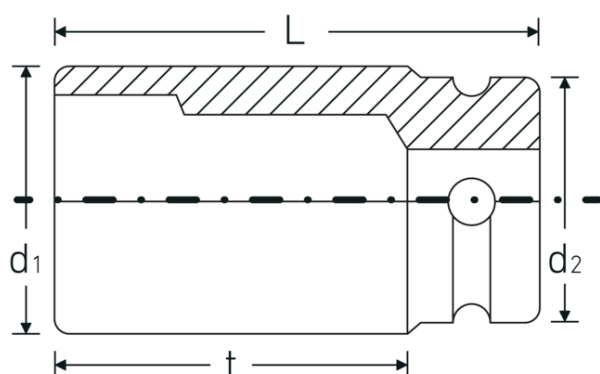

### Optimized functionality.

All IMPACT sockets have a through cross hole for the connecting pin and a deep groove for the rubber locking ring. The locking pin is not stressed during use.

## Technical Drawing.

## Technical Attributes.

Drive profile	hex
Internal square drive (inch)	3/4 "
d1	46 mm
d2	44 mm
DIN	DIN 3129 / ISO 1711-2
Length mm (L)	54 mm
Width across flats [mm]	29 mm
t	26,5 mm

## Logistics data.

Depth mm (IFS)	54
Width mm (IFS)	46
Height mm (IFS)	46
Length (packed, mm)	231
Width (packed, mm)	47
Height (packed, mm)	55
Volume (packed, dm3)	0.597135 dm3
Product no.	25010029
Weight (gross, kg)	2,125
Weight PAP (kg)	0,000
Weight PVC (kg)	0,010
GTIN	4018754015719
Country of origin	GERMANY
Region of origin	Nordrhein-Westfalen
WEEE/ElektroG	nicht ear-pflichtig
Customs tariff no.	82042000
Packing standard	5
Weight	425 g