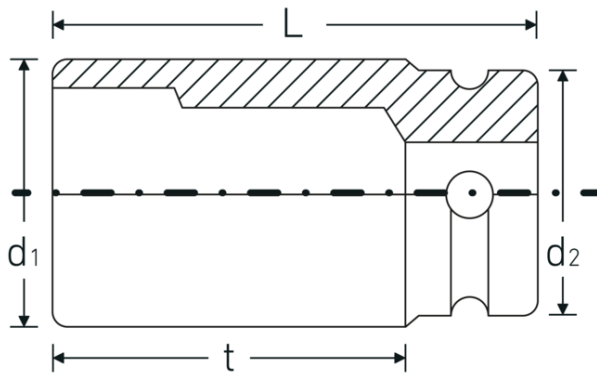

IMPACT sockets 3/4"

55IMP

Product no. 25010032
GTIN 4018754015733
Model 55 IMP 32

Label. IMPACT socket 3/4 " 32mm L.54mm

Product highlights.

Powerful and resilient.

The sockets are made from high-quality Chrome Alloy Steel. They are hardened in oil to prevent stress and distortion.

Optimized functionality.

All IMPACT sockets have a through cross hole for the connecting pin and a deep groove for the rubber locking ring. The locking pin is not stressed during use.

High fitting accuracy.

The high fitting accuracy due to tight tolerances guarantees optimum, backlash-free transmission of forces to the socket.

Technical Drawing.

Technical Attributes.

Drive profile	hex
Internal square drive (inch)	3/4 "
d1	49,9 mm
d2	44 mm
DIN	DIN 3129 / ISO 1711-2
Length mm (L)	54 mm
Width across flats [mm]	32 mm
t	26 mm

Logistics data.

Depth mm (IFS)	54
Width mm (IFS)	50
Height mm (IFS)	50
Length (packed, mm)	101
Width (packed, mm)	51
Height (packed, mm)	55
Volume (packed, dm3)	0.283305 dm3
Product no.	25010032
Weight (gross, kg)	0,912
Weight PAP (kg)	0,000
Weight PVC (kg)	0,007
GTIN	4018754015733
Country of origin	GERMANY
Region of origin	Nordrhein-Westfalen
WEEE/ElektroG	nicht ear-pflichtig
Customs tariff no.	82042000
Packing standard	2
Weight	456 g