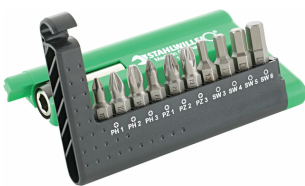

## Bit screwdriver

1300-1304

Product no. **08090004**  
 GTIN **4018754011070**  
 Model **1301 BIT-  
 SCHRAUBENDREHEREINSATZ**

**Label.** Bit screwdriver 4 mm Hex C 6,3 L.25mm

**Features.**

- DIN 7426/ISO 3109
- for socket head screws
- extra hard

### Grab it and go.

Ten bits in the convenient pocket-sized 1203 format – or twice that amount in the sturdy 1202 Bit Box. These compact STAHLWILLE bit boxes put the tools right where you need them. Made, of course, in Germany as premium quality tools.

## Technical Attributes.

Drive profile	Hexagonal
External hex (inch)	1/4
DIN	DIN 7426 / ISO 3109
Size of output profile	4 mm
Length mm (L)	25 mm
Model no.	1301