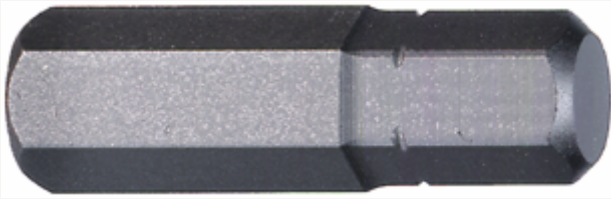

Bit screwdriver

4055-4058

Product no. **08420006**
 GTIN **4018754012145**
 Model **4056 BIT-SCHRAUBENDREHEREINSATZ**

Label. Bit screwdriver 6 mm L.35mm

Features.

- for socket head screws
- for IMPACT driver No 4030

Advantages.

For Allen screws

Product highlights.

Grab it and go.

Ten bits in the convenient pocket-sized 1203 format – or twice that amount in the sturdy 1202 Bit Box. These compact STAHLWILLE bit boxes put the tools right where you need them. Made, of course, in Germany as premium quality tools.

Technical Attributes.

| | |
|------------------------|-----------|
| Drive profile | Hexagonal |
| External hex (inch) | 3/8 |
| Size of output profile | 6 mm |
| Length mm (L) | 35 mm |
| Model no. | 4056 |