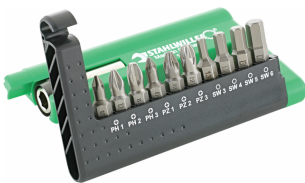

Bit screwdriver

4055-4058

Product no. **08420006**
 GTIN **4018754012145**
 Model **4056 BIT-SCHRAUBENDREHEREINSATZ**

Label. Bit screwdriver 6 mm L.35mm

Features.

- for socket head screws
- for IMPACT driver No 4030

Advantages.

For Allen screws

Product highlights.

Grab it and go.

Ten bits in the convenient pocket-sized 1203 format – or twice that amount in the sturdy 1202 Bit Box. These compact STAHLWILLE bit boxes put the tools right where you need them. Made, of course, in Germany as premium quality tools.

Technical Attributes.

| | |
|------------------------|-----------|
| Drive profile | Hexagonal |
| External hex (inch) | 3/8 |
| Size of output profile | 6 mm |
| Length mm (L) | 35 mm |
| Model no. | 4056 |