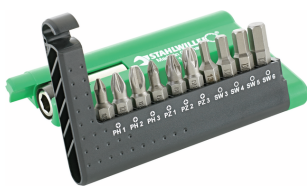

Bit screwdriver

1440-1446

Product no. **08160025**
 GTIN **4018754011438**
 Model **1443 T 25 BIT-
 SCHRAUBENDREHEREINSATZ**

Label. Bit screwdriver T25 Hex C 6,3 L.26mm

Features.

- with hollow point
- for inside TORX® screws (TORX® Tamper Resistant)

Advantages.

With hole in the drive tip.

Product highlights.

Grab it and go.

Ten bits in the convenient pocket-sized 1203 format – or twice that amount in the sturdy 1202 Bit Box. These compact STAHLWILLE bit boxes put the tools right where you need them. Made, of course, in Germany as premium quality tools.

Technical Attributes.

Drive profile	TORX®
External hex (inch)	1/4
DIN	DIN 3126 / ISO 1173
Size of output profile	T25
Length mm (L)	26 mm
Model no.	1443
External hex drive	C 6,3

Logistics data.

Depth mm (IFS)	26
Width mm (IFS)	7
Height mm (IFS)	7
Length (packed, mm)	85
Width (packed, mm)	35
Height (packed, mm)	7
Volume (packed, dm3)	0.020825 dm3