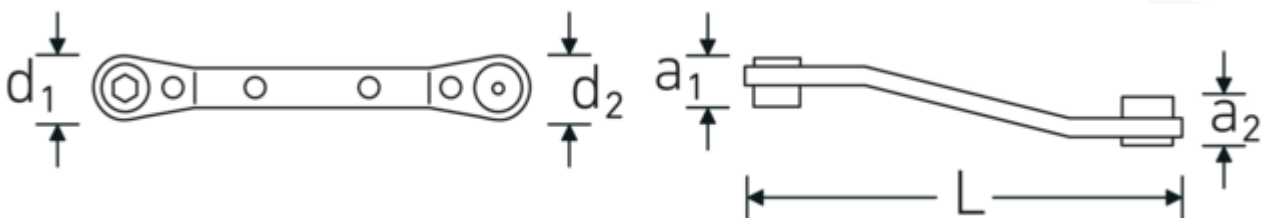

## Ratcheting BIT holder

25B

Product no. **41541620**  
 GTIN **4018754094493**  
 Model **25 B**  
**RATSCHENRINGSCHLUESSEL**

**Label.** 1/4 x 5/16 Ratcheting BIT holder L.138mm

- Features.**
- for hexagon BITS
  - magnetic location
  - reversible
  - heads angled
  - chrome plated

## Technical Attributes.

a1	15 mm
a2	17 mm

## Logistics data.

Depth mm (IFS)	140
Width mm (IFS)	25

Internal hex drive (inch)	1/4 x 5/16	Height mm (IFS)	25
d1	20 mm	Length (packed, mm)	140
d2	23 mm	Width (packed, mm)	25
Length mm (L)	138 mm	Height (packed, mm)	25
		Volume (packed, dm3)	0.0875 dm3
		Art. no.	41541620
		Weight (gross, kg)	0,105
		Weight PAP (kg)	0,000
		Weight PVC (kg)	0,004
		GTIN	4018754094493
		Country of origin	UNITED STATES
		Region of origin	Ausländischer Ursprung
		WEEE/ElektroG	nicht ear-pflichtig
		Customs tariff no.	82041100
		Packing standard	1
		Weight	105 g