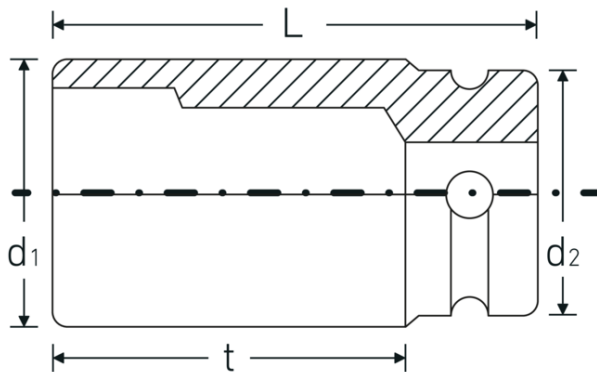

IMPACT sockets 3/4"

56IMP

Product no. **25020022**
GTIN **4018754015818**
Model **56 IMP 22**

Label. IMPACT socket 3/4 " 22mm L.100mm

Product highlights.

Powerful and resilient.

The sockets are made from high-quality Chrome Alloy Steel. They are hardened in oil to prevent stress and distortion.

Optimized functionality.

All IMPACT sockets have a through cross hole for the connecting pin and a deep groove for the rubber locking ring. The locking pin is not stressed during use.

High fitting accuracy.

The high fitting accuracy due to tight tolerances guarantees optimum, backlash-free transmission of forces to the socket.

Technical Drawing.

Technical Attributes.

Drive profile	hex
Internal square drive (inch)	3/4 "
d1	36,5 mm
d2	44 mm
Length mm (L)	100 mm
Width across flats [mm]	22 mm
t	75 mm

Logistics data.

Depth mm (IFS)	100
Width mm (IFS)	45
Height mm (IFS)	45
Length (packed, mm)	101
Width (packed, mm)	100
Height (packed, mm)	46
Volume (packed, dm3)	0.4646 dm3
Product no.	25020022
Weight (gross, kg)	1,708
Weight PAP (kg)	0,000
Weight PVC (kg)	0,008
GTIN	4018754015818
Country of origin	GERMANY
Region of origin	Nordrhein-Westfalen
WEEE/ElektroG	nicht ear-pflichtig
Customs tariff no.	82042000
Packing standard	2
Weight	854 g