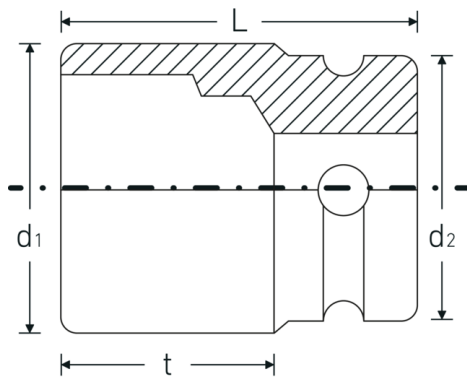

### Optimized functionality.

All IMPACT sockets have a through cross hole for the connecting pin and a deep groove for the rubber locking ring. The locking pin is not stressed during use.

## Technical Drawing.

## Technical Attributes.

Drive profile	hex
Internal square drive (inch)	1/2 "
d1	32,5 mm
d2	30 mm
Length mm (L)	85 mm
Width across flats [mm]	22 mm
t	66,5 mm

## Logistics data.

Depth mm (IFS)	85
Width mm (IFS)	33
Height mm (IFS)	33
Length (packed, mm)	166
Width (packed, mm)	34
Height (packed, mm)	86
Volume (packed, dm3)	0.485384 dm3
Product no.	23020022
Weight (gross, kg)	1,615
Weight PAP (kg)	0,000
Weight PVC (kg)	0,009
GTIN	4018754015191
Country of origin	GERMANY
Region of origin	Nordrhein-Westfalen
WEEE/ElektroG	nicht ear-pflichtig
Customs tariff no.	82042000
Packing standard	5
Weight	323 g