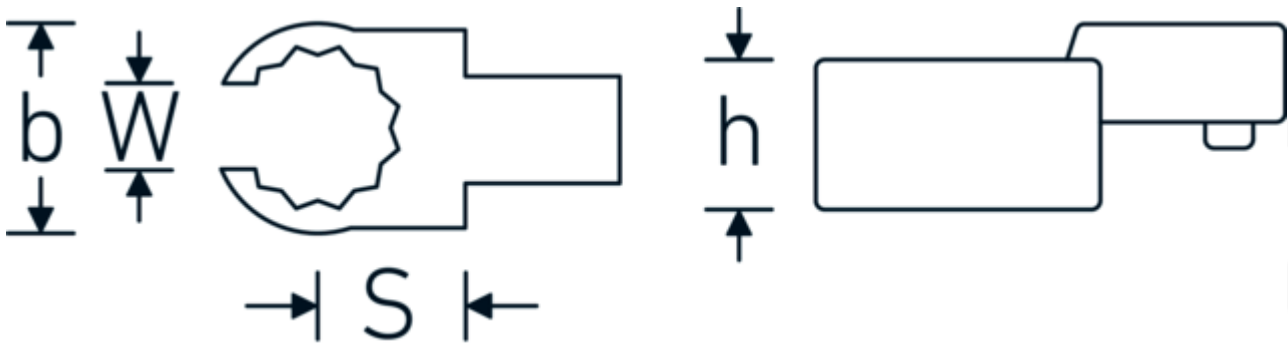

## OPEN RING insert adapter

733/10

Product no. **58231024**  
GTIN **4018754034444**  
Model **733/10 24**

### Label.

OPEN RING insert tools Wrench size 24mm Tool holders 9 x 12

### Technical Attributes.

Width mm (b)	40 mm
Size square socket [inside square drive]	9 x 12 mm
Height mm (h)	15 mm
S	20 mm
Width across flats [mm]	24 mm
W	18 mm