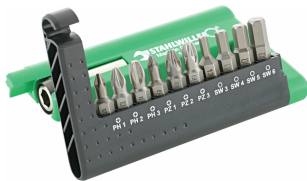

Bit screwdriver

1436 IP- 1446 IP

Product no. **08162006**
GTIN **4018754234523**
Model **1436 6IP**

Label. Bit screwdriver 6IP Hex C 6,3 L.25mm

Features.

- for inside TORX PLUS® screws

Product highlights.

Grab it and go.

Ten bits in the convenient pocket-sized 1203 format – or twice that amount in the sturdy 1202 Bit Box. These compact STAHLWILLE bit boxes put the tools right where you need them. Made, of course, in Germany as premium quality tools.

Technical Attributes.

External hex (inch)	1/4
Size of output profile	6IP
Length mm (L)	25 mm
Model no.	1436 IP 6
External hex drive	C 6,3

Logistics data.

Depth mm (IFS)	25
Width mm (IFS)	6
Height mm (IFS)	6
Length (packed, mm)	110
Width (packed, mm)	20
Height (packed, mm)	10
Volume (packed, dm ³)	0.022 dm ³
Art. no.	08162006
Weight (gross, kg)	0,045
Weight PAP (kg)	0,000
Weight PVC (kg)	0,002
GTIN	4018754234523

Country of origin	GERMANY
Region of origin	Baden-Württemberg
WEEE/ElektroG	nicht ear-pflichtig
Customs tariff no.	82079030
Packing standard	10
Weight	5 g

Variants.

Art. no.	Model no. (ERP)	Description	GTIN
08162006	1436 6IP	Bit screwdriver 6IP Hex C 6,3 L.25mm	4018754234523
08162007	1437 7IP	Bit screwdriver 7IP Hex C 6,3 L.25mm	4018754234530
08162008	1438 8IP	Bit screwdriver 8IP Hex C 6,3 L.25mm	4018754234547
08162009	1439 9IP	Bit screwdriver 9IP Hex C 6,3 L.25mm	4018754234554
08162010	1440 10IP	Bit screwdriver 10IP Hex C 6,3 L.25mm	4018754234561
08162015	1441 15IP	Bit screwdriver 15IP Hex C 6,3 L.25mm	4018754234578
08162020	1442 20IP	Bit screwdriver 20IP Hex C 6,3 L.25mm	4018754234585
08162025	1443 25IP	Bit screwdriver 25IP Hex C 6,3 L.25mm	4018754234592
08162027	1444 27IP	Bit screwdriver 27IP Hex C 6,3 L.25mm	4018754234608
08162030	1445 30IP	Bit screwdriver 30IP Hex C 6,3 L.25mm	4018754234615
08162040	1446 40IP	Bit screwdriver 40IP Hex C 6,3 L.25mm	4018754234622