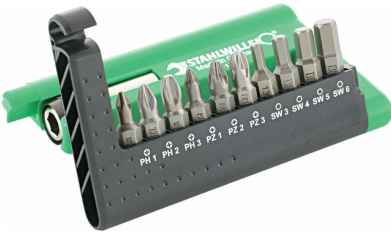

Bit screwdriver socket

1157-1169

Product no. **08070129**
 GTIN **4018754287796**
 Model **1169 BIT-SCHRAUBENDREHEREINSATZ**

Label. Bit screwdriver socket 1,6 x 10,0mm Hex C 6,3 L.25mm

Product highlights.

Technical Attributes.

a x b (mm)	1,6 x 10,0 mm
External hex (inch)	1/4
DIN	DIN 3127 / ISO 2351
Length mm (L)	25 mm
Model no.	1169
External hex drive	C 6,3

Logistics data.

Depth mm (IFS)	38
Width mm (IFS)	10
Height mm (IFS)	10
Length (packed, mm)	115
Width (packed, mm)	50
Height (packed, mm)	20
Volume (packed, dm3)	0.115 dm3
Product no.	08070129
Weight (gross, kg)	0,150
Weight PAP (kg)	0,000
Weight PVC (kg)	0,002
GTIN	4018754287796
Country of origin	GERMANY