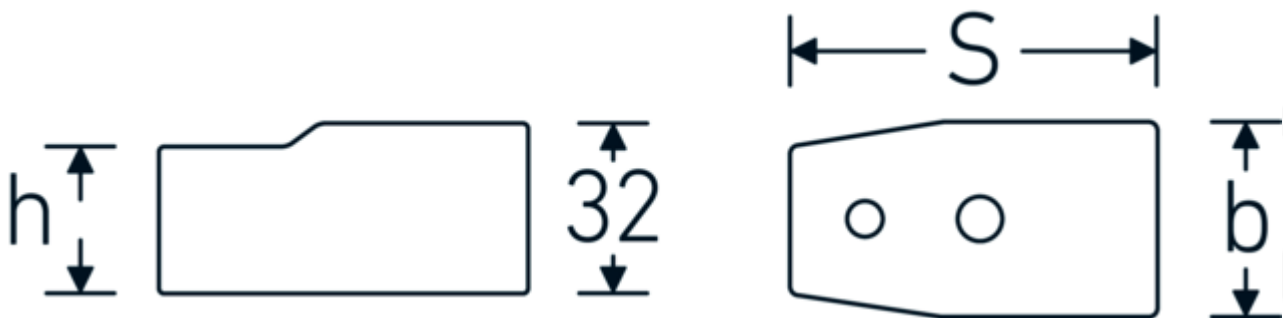

### Label.

Shell adapter Square drive Drive 24,5 x 28 mm

### Technical Attributes.

|  |              |
|--|--------------|
| Internal square drive (mm)               | 24,5 x 28 mm |
| Width mm (b)                             | 36 mm        |
| Size square socket [inside square drive] | 14 x 18 mm   |
| Height mm (h)                            | 26 mm        |
| S  | 70 mm        |