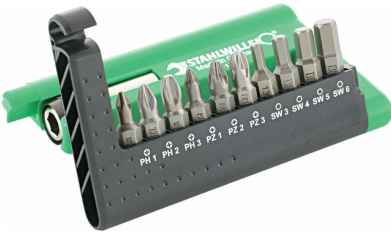

Bit screwdriver socket

1410-1421 1430-1435

Product no. **08130008**
 GTIN **4018754011230**
 Model **1412 T 8 BIT-
 SCHRAUBENDREHEREINSATZ**

Label. Bit screwdriver socket T8 Hex C 6,3 L.25mm

Product highlights.

Technical Attributes.

Drive profile	TORX®
External hex (inch)	1/4
DIN	DIN 3126 / ISO 1173
Size of output profile	T8
Length mm (L)	25 mm
Model no.	1412
External hex drive	C 6,3

Logistics data.

Depth mm (IFS)	27
Width mm (IFS)	7
Height mm (IFS)	7
Length (packed, mm)	70
Width (packed, mm)	30
Height (packed, mm)	16
Volume (packed, dm3)	0.0336 dm3
Product no.	08130008
Weight (gross, kg)	0,045
Weight PAP (kg)	0,000
Weight PVC (kg)	0,002
GTIN	4018754011230
Country of origin	GERMANY