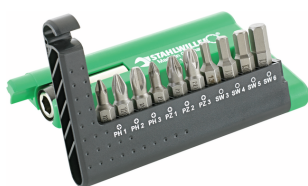

## Bit screwdriver

1300-1304

Product no. **08090005**  
 GTIN **4018754011087**  
 Model **1302 BIT-SCHRAUBENDREHEREINSATZ**

**Label.** Bit screwdriver 5 mm Hex C 6,3 L.25mm

**Features.**

- DIN 7426/ISO 3109
- for socket head screws
- extra hard

### Grab it and go.

Ten bits in the convenient pocket-sized 1203 format – or twice that amount in the sturdy 1202 Bit Box. These compact STAHLWILLE bit boxes put the tools right where you need them. Made, of course, in Germany as premium quality tools.

## Technical Attributes.

Drive profile	Hexagonal
External hex (inch)	1/4
DIN	DIN 7426 / ISO 3109
Size of output profile	5 mm
Length mm (L)	25 mm
Model no.	1302