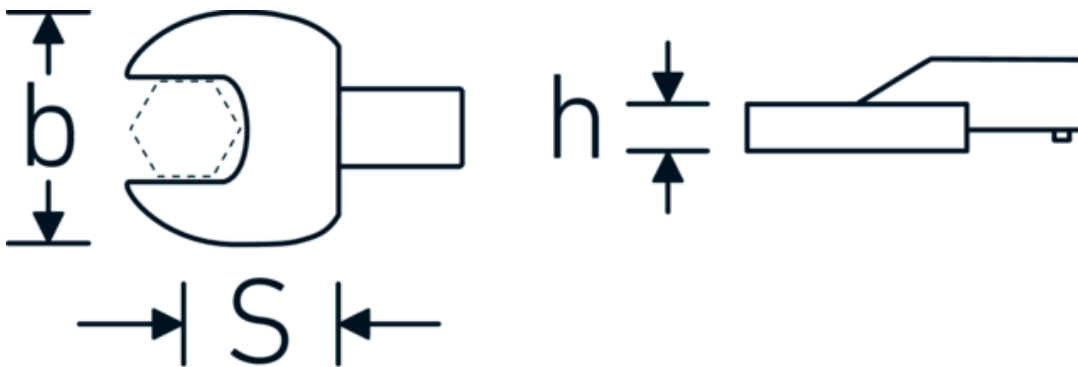

## Open-ended shell tool

**731/100**

Product no. **58211032**  
GTIN **4018754238675**  
Model **731/100 SW 32**

### Label.

Open-ended shell tool Wrench size 32mm Tool holders 22 x 28

### Technical Attributes.

Width mm (b)	67 mm
Size square socket [inside square drive]	22 x 28 mm
Height mm (h)	15 mm
S	55 mm
Width across flats [mm]	32 mm

### Logistics data.

Depth mm (IFS)	115
Width mm (IFS)	67
Height mm (IFS)	32
Length (packed, mm)	115
Width (packed, mm)	73
Height (packed, mm)	32
Volume (packed, dm <sup>3</sup> )	0.26864 dm <sup>3</sup>
Product no.	58211032
Weight (gross, kg)	0,710