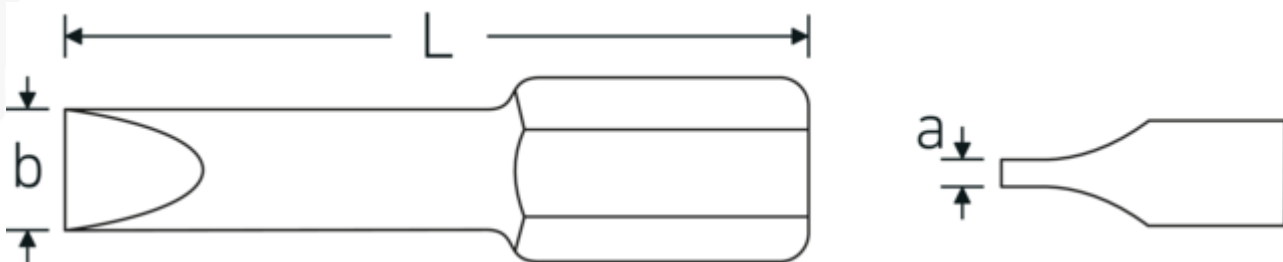

Advantages.

For slotted screws.

Product highlights.

Grab it and go.

Ten bits in the convenient pocket-sized 1203 format – or twice that amount in the sturdy 1202 Bit Box. These compact STAHLWILLE bit boxes put the tools right where you need them. Made, of course, in Germany as premium quality tools.

Technical Drawing.

Technical Attributes.

| | |
|----------------------------|---------------------|
| a x b (mm) | 1,2 x 6,5 mm |
| External hex (inch) | 1/4 |
| DIN | DIN 3127 / ISO 2351 |
| Length mm (L) | 50 mm |
| Model no. | 1248 |
| External hex drive | E 6,3 |

Logistics data.

| | |
|-----------------------------|------------------------|
| Depth mm (IFS) | 51 |
| Width mm (IFS) | 7 |
| Height mm (IFS) | 7 |
| Length (packed, mm) | 55 |
| Width (packed, mm) | 50 |
| Height (packed, mm) | 13 |
| Volume (packed, dm3) | 0.03575 dm3 |
| Art. no. | 08301265 |
| Weight (gross, kg) | 0,110 |
| Weight PAP (kg) | 0,000 |
| Weight PVC (kg) | 0,002 |
| GTIN | 4018754011834 |
| Country of origin | CZECH REPUBLIC |
| Region of origin | Ausländischer Ursprung |
| WEEE/ElektroG | nicht ear-pflichtig |
| Customs tariff no. | 82079030 |
| Packing standard | 10 |
| Weight | 11 g |