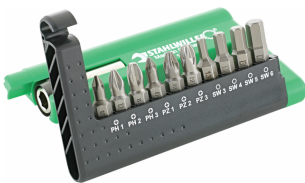

Bit screwdriver

1280-1284

Product no. **08330008**
 GTIN **4018754011964**
 Model **1284 BIT-SCHRAUBENDREHEREINSATZ**

Label. Bit screwdriver 8 mm Hex E 6,3 L.50mm

Features.

- DIN 7426/ISO 3109
- for socket head screws

Advantages.

For Allen screws

Product highlights.

Grab it and go.

Ten bits in the convenient pocket-sized 1203 format – or twice that amount in the sturdy 1202 Bit Box. These compact STAHLWILLE bit boxes put the tools right where you need them. Made, of course, in Germany as premium quality tools.

Technical Attributes.

Drive profile	Hexagonal
External hex (inch)	1/4
DIN	DIN 7426 / ISO 3109
Size of output profile	8 mm
Length mm (L)	50 mm
Model no.	1284
External hex drive	E 6,3

Logistics data.

Depth mm (IFS)	50
Width mm (IFS)	10
Height mm (IFS)	10
Length (packed, mm)	60
Width (packed, mm)	50
Height (packed, mm)	26
Volume (packed, dm3)	0.078 dm3

Variants.

Art. no.	Model no. (ERP)	Description	GTIN
08330003	1280 BIT-SCHRAUBENDREHEREINSATZ	Bit screwdriver socket 3 mm Hex E 6,3 L.50mm	4018754011926
08330004	1281 BIT-SCHRAUBENDREHEREINSATZ	Bit screwdriver 4 mm Hex E 6,3 L.50mm	4018754011933
08330005	1282 BIT-SCHRAUBENDREHEREINSATZ	Bit screwdriver 5 mm Hex E 6,3 L.50mm	4018754011940
08330006	1283 BIT-SCHRAUBENDREHEREINSATZ	Bit screwdriver 6 mm Hex E 6,3 L.50mm	4018754011957
08330008	1284 BIT-SCHRAUBENDREHEREINSATZ	Bit screwdriver 8 mm Hex E 6,3 L.50mm	4018754011964