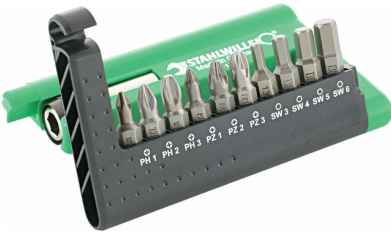

Bit screwdriver socket

1157-1169

Product no. **08070126**
 GTIN **4018754287765**
 Model **1166 BIT-SCHRAUBENDREHEREINSATZ**

Label. Bit screwdriver socket 1,0 x 5,5mm Hex C 6,3 L.25mm

Product highlights.

Technical Attributes.

a x b (mm)	1,0 x 5,5 mm
External hex (inch)	1/4
DIN	DIN 3127 / ISO 2351
Length mm (L)	25 mm
Model no.	1166
External hex drive	C 6,3

Logistics data.

Depth mm (IFS)	25
Width mm (IFS)	6
Height mm (IFS)	6
Length (packed, mm)	100
Width (packed, mm)	40
Height (packed, mm)	10
Volume (packed, dm3)	0.04 dm3
Product no.	08070126
Weight (gross, kg)	0,052
Weight PAP (kg)	0,000
Weight PVC (kg)	0,002
GTIN	4018754287765
Country of origin	GERMANY