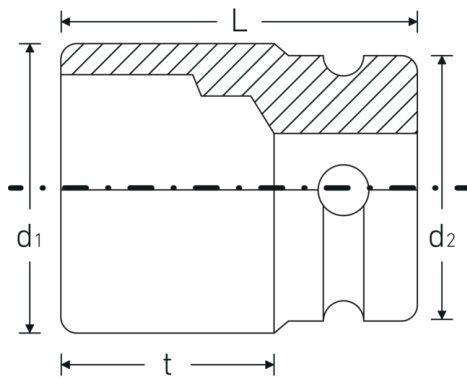

### Optimized functionality.

All IMPACT sockets have a through cross hole for the connecting pin and a deep groove for the rubber locking ring. The locking pin is not stressed during use.

## Technical Drawing.

## Technical Attributes.

Drive profile	hex
Internal square drive (inch)	1/2 "
d1	38,8 mm
d2	30 mm
Length mm (L)	85 mm
Width across flats [mm]	27 mm
t	65 mm

## Logistics data.

Depth mm (IFS)	85
Width mm (IFS)	39
Height mm (IFS)	39
Length (packed, mm)	196
Width (packed, mm)	40
Height (packed, mm)	86
Volume (packed, dm3)	0.67424 dm3
Product no.	23020027
Weight (gross, kg)	1,925
Weight PAP (kg)	0,000
Weight PVC (kg)	0,009
GTIN	4018754015214
Country of origin	GERMANY
Region of origin	Nordrhein-Westfalen
WEEE/ElektroG	nicht ear-pflichtig
Customs tariff no.	82042000
Packing standard	5
Weight	385 g