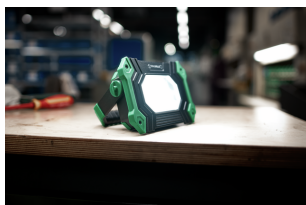

Work spotlight

13133

Product no. **77490015**
GTIN **4018754341382**
Model **13133 Arbeitsstrahler 2800**

Label. Work spotlight black-green Luminous flux 2800 lm

- Features.**
- practical light source for home, hobby, trade and industry
 - high-performance 30 W COB LED with 2800 lm
 - adjustable light modes with three brightness levels: 100% / 50% / 25%
 - integrated rechargeable battery
 - 24.42 WH with safety electronics
 - rechargeable via type C connection
 - approx. 8 hours charging time
 - with charge control and remaining capacity indicator
 - 180° adjustable stand/carrying handle
 - with magnetic holder for secure attachment to metal surfaces
 - swivelling hook for hanging
 - for use in indoor and outdoor areas (IP64 certified)
 - compact and flat storage

Advantages.

Cordless 30 watt LED work spotlight with magnetic holder for indoor and outdoor use.

High luminosity with up to 2800 lumens, adjustable in three brightness levels: 100% / 50% / 25%.

Dust-proof, splash-proof and shock-proof housing with rubberised surround.

Product highlights.

Impressive illumination.

The powerful LED spotlight achieves a luminosity of up to 2,800 lumens, adjustable in three brightness levels: 100% / 50% / 25%.

Flexible fastening options.

The 180° fully adjustable handle can also be used as a stable stand for precise illumination of the work area. The magnetic holder enables secure attachment to metal surfaces. The spotlight can also be hung by a rotatable hook.

For indoor and outdoor use.

Our spotlight is suitable for both indoor and outdoor use. Its shock-resistant housing with rubberised edges is dust and water spray resistant (IP64 certified).

Powerbank function via a USB port.