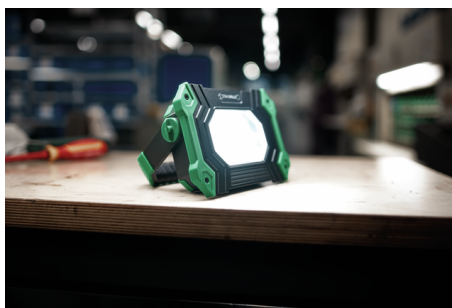

Work spotlight

13133

Product no. **77490015**
GTIN **4018754341382**
Model **13133 Arbeitsstrahler 2800**

Label. Work spotlight black-green Luminous flux 2800 lm

- Features.**
- practical light source for home, hobby, trade and industry
 - high-performance 30 W COB LED with 2800 lm
 - adjustable light modes with three brightness levels: 100% / 50% / 25%
 - integrated rechargeable battery
 - 24.42 WH with safety electronics
 - rechargeable via type C connection
 - approx. 8 hours charging time
 - with charge control and remaining capacity indicator
 - 180° adjustable stand/carrying handle
 - with magnetic holder for secure attachment to metal surfaces
 - swivelling hook for hanging
 - for use in indoor and outdoor areas (IP64 certified)
 - compact and flat storage

Advantages.

Cordless 30 watt LED work spotlight with magnetic holder for indoor and outdoor use.

High luminosity with up to 2800 lumens, adjustable in three brightness levels: 100% / 50% / 25%.

Dust-proof, splash-proof and shock-proof housing with rubberised surround.

Product highlights.

Impressive illumination.

The powerful LED spotlight achieves a luminosity of up to 2,800 lumens, adjustable in three brightness levels: 100% / 50% / 25%.

Flexible fastening options.

The 180° fully adjustable handle can also be used as a stable stand for precise illumination of the work area. The magnetic holder enables secure attachment to metal surfaces. The spotlight can also be hung by a rotatable hook.

For indoor and outdoor use.

Our spotlight is suitable for both indoor and outdoor use. Its shock-resistant housing with rubberised edges is dust and water spray resistant (IP64 certified).

Powerbank function via a USB port.