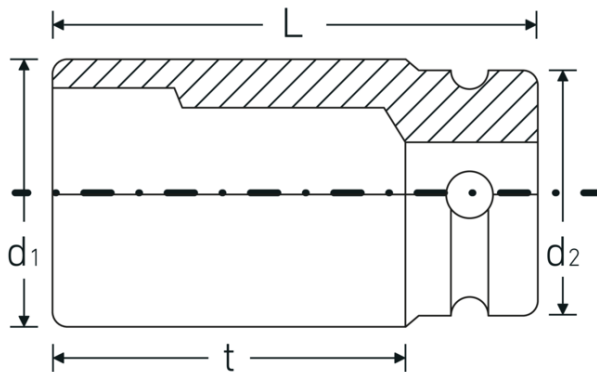

IMPACT sockets 3/4"

56IMP

Product no. **25020024**
GTIN **4018754015825**
Model **56 IMP 24**

Label. IMPACT socket 3/4 " 24mm L.100mm

Product highlights.

Powerful and resilient.

The sockets are made from high-quality Chrome Alloy Steel. They are hardened in oil to prevent stress and distortion.

Optimized functionality.

All IMPACT sockets have a through cross hole for the connecting pin and a deep groove for the rubber locking ring. The locking pin is not stressed during use.

High fitting accuracy.

The high fitting accuracy due to tight tolerances guarantees optimum, backlash-free transmission of forces to the socket.

Technical Drawing.

Technical Attributes.

Drive profile	hex
Internal square drive (inch)	3/4 "
d1	39,5 mm
d2	44 mm
Length mm (L)	100 mm
Width across flats [mm]	24 mm
t	74,5 mm

Logistics data.

Depth mm (IFS)	100
Width mm (IFS)	45
Height mm (IFS)	45
Length (packed, mm)	101
Width (packed, mm)	100
Height (packed, mm)	46
Volume (packed, dm ³)	0.4646 dm ³
Product no.	25020024
Weight (gross, kg)	1,676
Weight PAP (kg)	0,000
Weight PVC (kg)	0,008
GTIN	4018754015825
Country of origin	GERMANY
Region of origin	Nordrhein-Westfalen
WEEE/ElektroG	nicht ear-pflichtig
Customs tariff no.	82042000
Packing standard	2
Weight	838 g