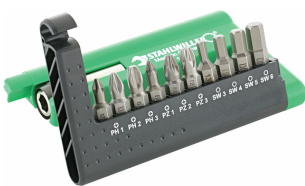

Bit screwdriver

1440-1446

Product no. **08160015**
 GTIN **4018754011414**
 Model **1441 T 15 BIT-
 SCHRAUBENDREHEREINSATZ**

Label. Bit screwdriver T15 Hex C 6,3 L.26mm

Features.

- with hollow point
- for inside TORX® screws (TORX® Tamper Resistant)

Advantages.

With hole in the drive tip.

Product highlights.

Grab it and go.

Ten bits in the convenient pocket-sized 1203 format – or twice that amount in the sturdy 1202 Bit Box. These compact STAHLWILLE bit boxes put the tools right where you need them. Made, of course, in Germany as premium quality tools.

Technical Attributes.

Drive profile	TORX®
External hex (inch)	1/4
DIN	DIN 3126 / ISO 1173
Size of output profile	T15
Length mm (L)	26 mm
Model no.	1441
External hex drive	C 6,3

Logistics data.

Depth mm (IFS)	26
Width mm (IFS)	7
Height mm (IFS)	7
Length (packed, mm)	85
Width (packed, mm)	35
Height (packed, mm)	7
Volume (packed, dm3)	0.020825 dm3