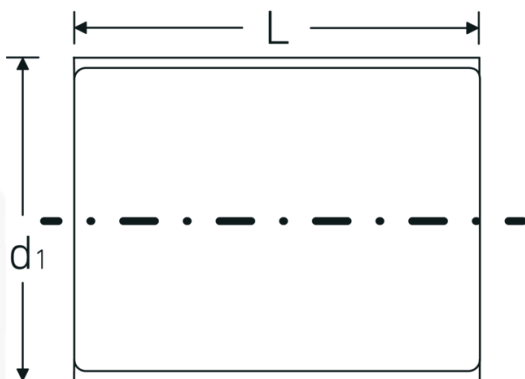

VDE socket

12171 VDE

Product no. 02380022
GTIN 4018754253586
Model 12171 VDE-22

Label. 3/8 " VDE socket Spanner size 22mm L.53mm

- Features.**
- HPQ® heavy-duty steel, chrome-plated
 - VDE insulated up to 1000 V
 - DIN EN 60900
 - Protective insulation according to IEC 900 - AC/1000 V AC/1000 V
 - Double hexagon AS-drive

Advantages.

HPQ® heavy duty steel, chrome plated

Technical Drawing.

Technical Attributes.

| | |
|-------------------------------------|------------------|
| Drive profile | bi-hex AS-Drive® |
| Internal square drive (inch) | 3/8 " |
| d1 | 33,7 mm |
| DIN | DIN EN 60900 |
| Length mm (L) | 53 mm |
| Width across flats [mm] | 22 mm |

Logistics data.

| | |
|-----------------------------|---------------------|
| Depth mm (IFS) | 52 |
| Width mm (IFS) | 33 |
| Height mm (IFS) | 33 |
| Length (packed, mm) | 60 |
| Width (packed, mm) | 35 |
| Height (packed, mm) | 35 |
| Volume (packed, dm3) | 0.0735 dm3 |
| Art. no. | 02380022 |
| Weight (gross, kg) | 0,095 |
| Weight PAP (kg) | 0,000 |
| Weight PVC (kg) | 0,002 |
| GTIN | 4018754253586 |
| Country of origin | GERMANY |
| Region of origin | Nordrhein-Westfalen |
| WEEE/ElektroG | nicht ear-pflichtig |
| Customs tariff no. | 82042000 |
| Packing standard | 1 |
| Weight | 78 g |