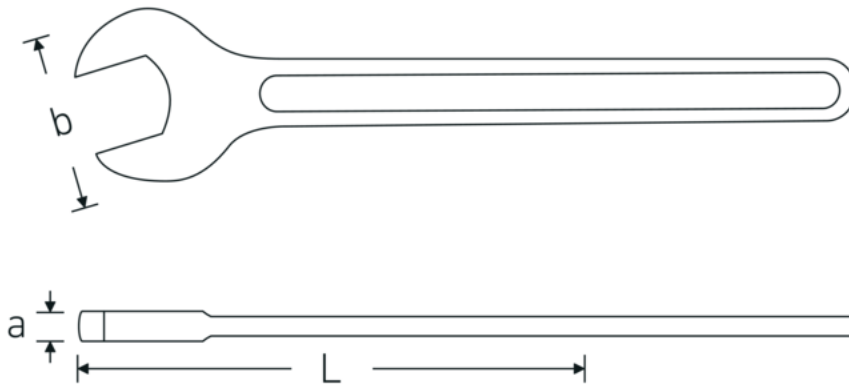

Open-ended wrench, metric

4004

Product no. **40041000**
GTIN **4018754224760**
Model **4004 100**

Label. Open-ended wrench Wrench size 100mm L.847mm

Technical Drawing.

Technical Attributes.

a	25 mm
Width mm (b)	195 mm
DIN	DIN 894
Length mm (L)	847 mm
Wrench width 1 [mm]	100 mm

Logistics data.

Depth mm (IFS)	845
Width mm (IFS)	195
Height mm (IFS)	25
Length (packed, mm)	845
Width (packed, mm)	195
Height (packed, mm)	25
Volume (packed, dm3)	4.119375 dm3
Product no.	40041000
Weight (gross, kg)	5,740

Variants.

Product no.	Art. no. (ERP)	Description	GTIN
40040240	4004 24	Open-ended wrench Wrench size 24mm L.215mm	4018754018307
40040270	4004 27	Open-ended wrench Wrench size 27mm L.238mm	4018754018314
40040300	4004 30	Open-ended wrench Wrench size 30mm L.261mm	4018754018321
40040320	4004 32	Open-ended wrench Wrench size 32mm L.273mm	4018754018338
40040360	4004 36	Open-ended wrench Wrench size 36mm L.300mm	4018754018345
40040410	4004 41	Open-ended wrench Wrench size 41mm L.335mm	4018754018352
40040460	4004 46	Open-ended wrench Wrench size 46mm L.369mm	4018754018369
40040500	4004 50	Open-ended wrench Wrench size 50mm L.412mm	4018754018376
40040550	4004 55	Open-ended wrench Wrench size 55mm L.457mm	4018754018383
40040600	4004 60	Open-ended wrench Wrench size 60mm L.492mm	4018754018390
40040650	4004 65	Open-ended wrench Wrench size 65mm L.528mm	4018754018406
40040700	4004 70	Open-ended wrench Wrench size 70mm L.572mm	4018754018413
40040750	4004 75	Open-ended wrench Wrench size 75mm L.608mm	4018754018420
40040800	4004 80	Open-ended wrench Wrench size 80mm L.645mm	4018754018437
40040850	4004 85	Open-ended wrench Wrench size 85mm L.690mm	4018754018444