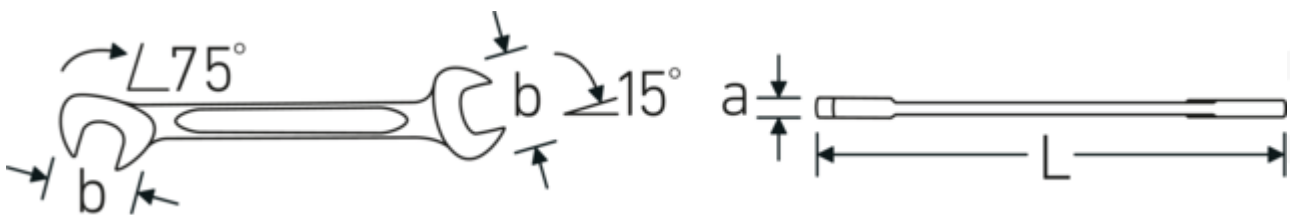

**Small double-open ended spanner
ELECTRIC, inch**

ELECTRIC 12a

Product no. **40461616**
GTIN **4018754019977**
Model **ELECTRIC 12a 1/4**

Label.

Double open-ended spanner, small Spanner size 1/4 " L.91mm

Features.

- spanners with equal widths across flats
- straight design, jaw position 15° and 75°
- sturdy, slim and lightweight intelligent design
- high bending strength due to double T-profile
- STAHLWILLE's round finish ensures a surface that is pleasant to the skin and has a good grip
- extremely sturdy, exceptionally durable
- drop-forged, hardened and cooled in oil bath
- chrome-alloy steel, chrome plated

Technical Drawing.

Technical Attributes.

a	2 mm
Width mm (b)	14,7 mm
Length mm (L)	91 mm
Jaw angle	15/75 °
Spanner width 1 [inch]	1/4 "

Logistics data.

Depth mm (IFS)	91
Width mm (IFS)	15
Height mm (IFS)	2
Length (packed, mm)	100
Width (packed, mm)	40

Spanner width s 2 [inch]	1/4 "	Height (packed, mm)	11
		Volume (packed, dm3)	0.044 dm3
		Art. no.	40461616
		Weight (gross, kg)	0,094
		Weight PAP (kg)	0,000
		Weight PVC (kg)	0,003
		GTIN	4018754019977
		Country of origin	GERMANY
		Region of origin	Nordrhein-Westfalen
		WEEE/ElektroG	nicht ear-pflichtig
		Customs tariff no.	82041100
		Packing standard	10
		Weight	9 g