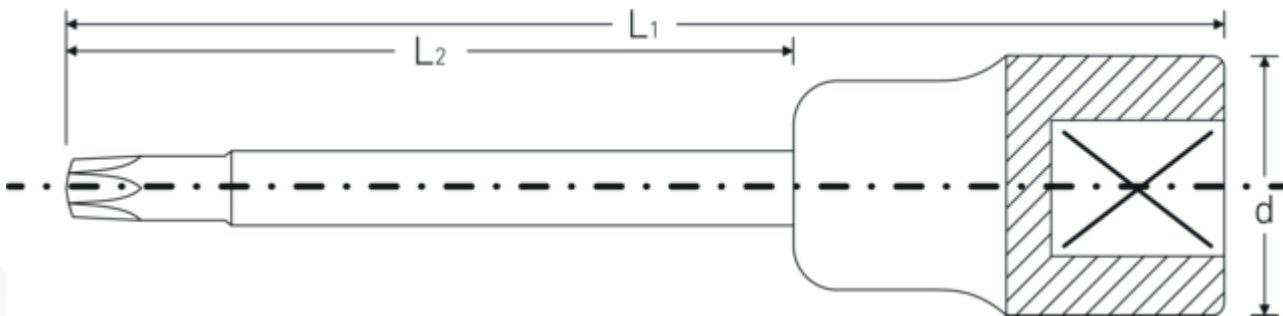

## Screwdriver socket

1054TX/2054TX

Product no. **03131455**  
GTIN **4018754006854**  
Model **1054 TX T 55**

**Label.** 1/2 " Screwdriver socket L.140mm

- Features.**
- for inside TORX® screws
  - extra long
  - Chrome Alloy Steel, chrome plated

## Technical Drawing.

## Technical Attributes.

Drive profile TORX®  
Internal square drive (inch) 1/2 "

## Logistics data.

Depth mm (IFS) 140  
Width mm (IFS) 23

<b>d</b>	22,7 mm	<b>Height mm (IFS)</b>	23
<b>Size of output profile</b>	T55	<b>Length (packed, mm)</b>	175
<b>L1</b>	140 mm	<b>Width (packed, mm)</b>	103
<b>L2</b>	102 mm	<b>Height (packed, mm)</b>	25
		<b>Volume (packed, dm3)</b>	0.450625 dm3
		<b>Art. no.</b>	03131455
		<b>Weight (gross, kg)</b>	0,801
		<b>Weight PAP (kg)</b>	0,000
		<b>Weight PVC (kg)</b>	0,009
		<b>GTIN</b>	4018754006854
		<b>Country of origin</b>	GERMANY
		<b>Region of origin</b>	Nordrhein-Westfalen
		<b>WEEE/ElektroG</b>	nicht ear-pflichtig
		<b>Customs tariff no.</b>	82042000
		<b>Packing standard</b>	5
		<b>Weight</b>	159 g