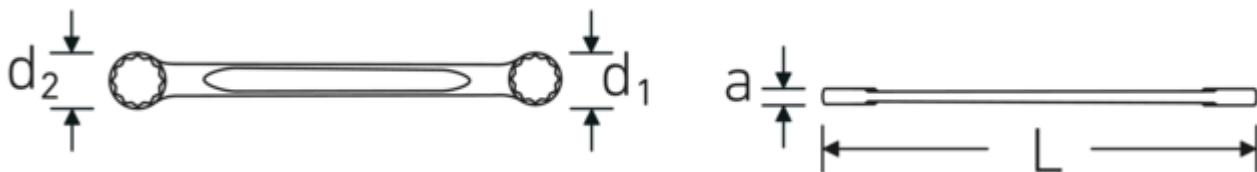

Double-ended ring spanner, metric

StahlwilleSTABIL®21

Product no. **41051821**
GTIN **4018754021352**
Model **21 18 x 21**

Label. Double-ended ring spanner Spanner size 18 x 21 mm L.210mm

Features. StahlwilleSTABIL®

- straight
- DIN 837/ISO 10103
- Chrome Alloy Steel, chrome plated

Advantages.

Straight

Technical Drawing.

Technical Attributes.

a	9 mm
Drive profile	bi-hex AS-Drive®
d1	26,3 mm
d2	30,5 mm

Logistics data.

Depth mm (IFS)	209
Width mm (IFS)	31
Height mm (IFS)	10
Length (packed, mm)	220

DIN	DIN 837 / ISO 10103	Width (packed, mm)	75
Length mm (L)	210 mm	Height (packed, mm)	50
Spanner width 1 [mm]	18 mm	Volume (packed, dm3)	0.825 dm3
Spanner width 2 [mm]	21 mm	Art. no.	41051821
		Weight (gross, kg)	0,540
		Weight PAP (kg)	0,000
		Weight PVC (kg)	0,010
		GTIN	4018754021352
		Country of origin	GERMANY
		Region of origin	Nordrhein-Westfalen
		WEEE/ElektroG	nicht ear-pflichtig
		Customs tariff no.	82041100
		Packing standard	5
		Weight	107 g