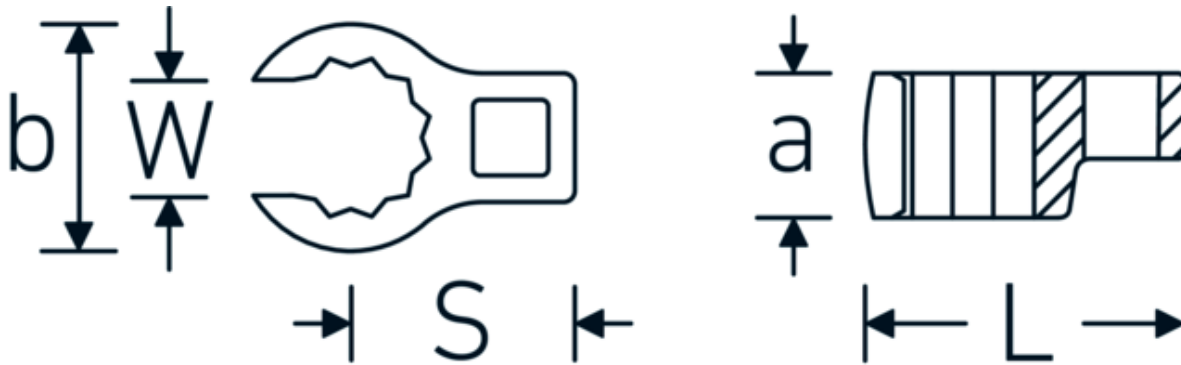

## CROW-RING spanner

440

Product no. **03190050**  
GTIN **4018754141203**  
Model **440 50**

**Label.** 1/2 " CROW-RING spanner Spanner size 50mm L.83,2mm

- Features.**
- Chrome Alloy Steel, chrome plated
  - Caution! Modified settings on torque wrench

### Technical Drawing.

### Technical Attributes.

a	27,5 mm
Internal square drive (inch)	1/2 "
Width mm (b)	70,5 mm
Length mm (L)	83,2 mm
S	44,1 mm
Width across flats [mm]	50 mm
W	39,7 mm

## Variants.

Art. no.	Model no. (ERP)	Description	GTIN
01190008	440 8	1/4 " CROW-RING spanner Spanner size 8mm L.23,8mm	4018754149094
01190009	440 9	1/4 " CROW-RING spanner Spanner size 9mm L.28,5mm	4018754140985
01190010	440 10	1/4 " CROW-RING spanner Spanner size 10mm L.28,4mm	4018754000739
01190011	440 11	1/4 " CROW-RING spanner Spanner size 11mm L.28mm	4018754149100
01190012	440 12	1/4 " CROW-RING spanner Spanner size 12mm L.30,8mm	4018754000746
01190013	440 13	1/4 " CROW-RING spanner Spanner size 13mm L.32mm	4018754102099
01190014	440 14	1/4 " CROW-RING spanner Spanner size 14mm L.31,7mm	4018754000753
02190015	440 15	3/8 " CROW-RING spanner Spanner size 15mm L.36,5mm	4018754141029
02190016	440 16	3/8 " CROW-RING spanner Spanner size 16mm L.36,1mm	4018754003389
02190017	440 17	3/8 " CROW-RING spanner Spanner size 17mm L.39,2mm	4018754003396
02190018	440 18	3/8 " CROW-RING spanner Spanner size 18mm L.40,8mm	4018754003402
02190019	440 19	3/8 " CROW-RING spanner Spanner size 19mm L.40,5mm	4018754003419
02190020	440 20	3/8 " CROW-RING spanner Spanner size 20mm L.42,9mm	4018754141036
02190021	440 21	3/8 " CROW-RING spanner Spanner size 21mm L.42,8mm	4018754003426