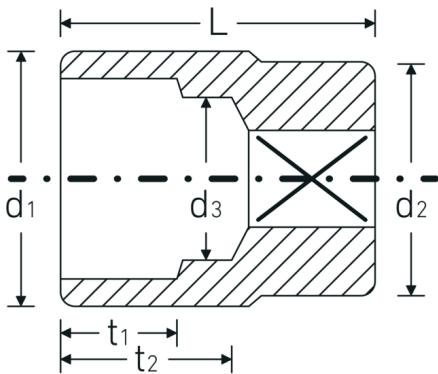

Sockets 3/4", inch

55a

Product no. **05410040**
GTIN **4018754127207**
Model **55 A 3/4**

Label.

3/4 " Socket Wrench size 3/4" L.50mm

Technical Drawing.

Technical Attributes.

Drive profile	bi-hex AS-Drive®
Internal square drive (inch)	3/4 "
d1	28,5 mm
d2	34,7 mm
d3	18,6 mm
Length mm (L)	50 mm
Wrench size [inch]	3/4 "
t1	16 mm
t2	26 mm

Logistics data.

Depth mm (IFS)	50
Width mm (IFS)	35
Height mm (IFS)	35
Length (packed, mm)	120
Width (packed, mm)	60
Height (packed, mm)	35
Volume (packed, dm ³)	0.252 dm ³
Product no.	05410040
Weight (gross, kg)	0,360

Variants.

Product no.	Model no. (ERP)	Description	GTIN
05410040	55 A 3/4	3/4 " Socket Wrench size 3/4" L.50mm	4018754127207
05410042	55 A 13/16	3/4 " Socket Wrench size 13/16" L.51mm	4018754127214
05410044	55 A 7/8	3/4 " Socket Wrench size 7/8" L.51mm	4018754009312
05410046	55 A 15/16	3/4 " Socket Wrench size 15/16" L.51mm	4018754009329
05410048	55 A 1	3/4 " Socket Wrench size 1" L.52mm	4018754009343
05410050	55 A 1 1/16	3/4 " Socket Wrench size 1 1/16" L.54mm	4018754009350
05410052	55 A 1 1/8	3/4 " Socket Wrench size 1 1/8" L.57mm	4018754009367
05410056	55 A 1 1/4	3/4 " Socket Wrench size 1 1/4" L.58mm	4018754009381
05410058	55 A 1 5/16	3/4 " Socket Wrench size 1 5/16" L.59mm	4018754009398
05410060	55 A 1 3/8	3/4 " Socket Wrench size 1 3/8" L.59mm	4018754009404
05410062	55 A 1 7/16	3/4 " Socket Wrench size 1 7/16" L.60mm	4018754009411
05410064	55 A 1 1/2	3/4 " Socket Wrench size 1 1/2" L.64mm	4018754009428
05410066	55 A 1 5/8	3/4 " Socket Wrench size 1 5/8" L.67mm	4018754009442
05410067	55 A 1 11/16	3/4 " Socket Wrench size 1 11/16" L.70mm	4018754009459
05410068	55 A 1 3/4	3/4 " Socket Wrench size 1 3/4" L.70mm	4018754009466
05410069	55 A 1 13/16	3/4 " Socket Wrench size 1 13/16" L.73mm	4018754009473
05410070	55 A 1 7/8	3/4 " Socket Wrench size 1 7/8" L.76mm	4018754009480
05410072	55 A 2	3/4 " Socket Wrench size 2" L.80mm	4018754009497