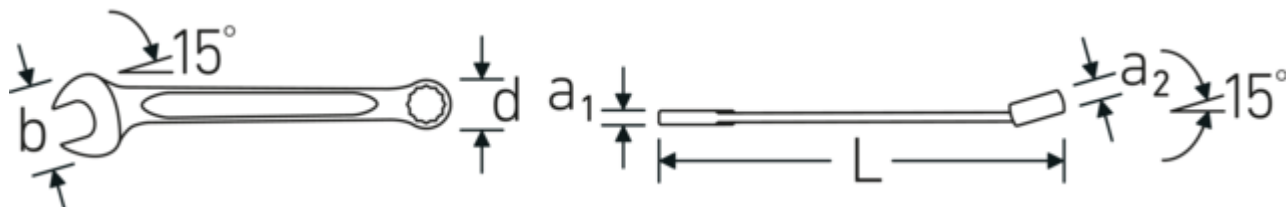

Technologies and features.

Double T-profile

Our combination and ring spanners have an additional recess in the middle of the tool. Similar to the principle of a double T-beam, this provides a tremendous load capacity and maximum strength whilst reducing weight.

Offset Shaft Design

Our spanners are specially designed with additional reinforcement in the load zones where the greatest amount of force is transmitted - namely where the jaw meets the shank - in order to prevent deformation.

Technical Attributes.

a1	8,4 mm
a2	14,5 mm
Drive profile	bi-hex AS-Drive®
Width mm (b)	62 mm
d	40,6 mm
DIN	DIN 3113 Form A / ISO 7738 Form A
Length mm (L)	320 mm
Jaw angle	15 °
Spanner width 1 [mm]	28 mm
Ring position	15 °
Spanner width 2 [mm]	28 mm
t	5 mm