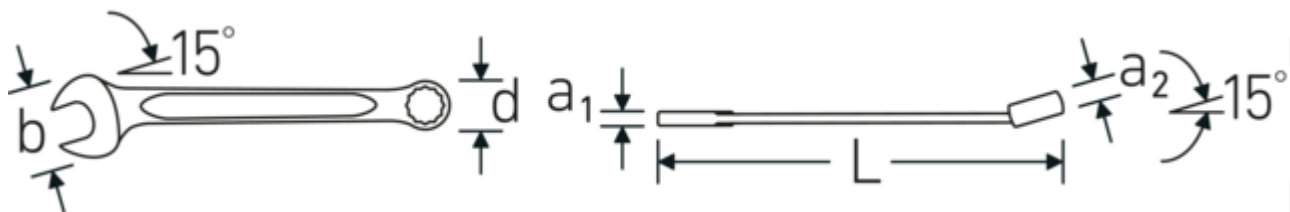

Technologies and features.

Double T-profile

Our combination and ring wrenches have an additional recess in the middle of the tool. Similar to the principle of a double T-beam, this provides a tremendous load capacity and maximum strength whilst reducing weight.

Offset Shaft Design

STAHLWILLE wrenches are reinforced between the jaw and shaft, as this is where the greatest forces are exerted. The special design strengthens the stress zones, thus reducing the risk of breakage to a minimum.

Technical Attributes.

a1	9,4 mm
a2	16,5 mm
Drive profile	bi-hex AS-Drive®
Width mm (b)	70 mm
d	45,8 mm
DIN	DIN 3113 Form A / ISO 7738 Form A
Length mm (L)	360 mm
Jaw angle	15 °
Wrench width 1 [mm]	32 mm
Ring position	15 °

Wrench width 2 [mm]	32 mm	GTIN	4018754018963
t	5 mm	Country of origin	GERMANY
		Region of origin	Nordrhein-Westfalen
		WEEE/ElektroG	nicht ear-pflichtig
		Customs tariff no.	82041100
		Packing standard	5
		Weight	484 g