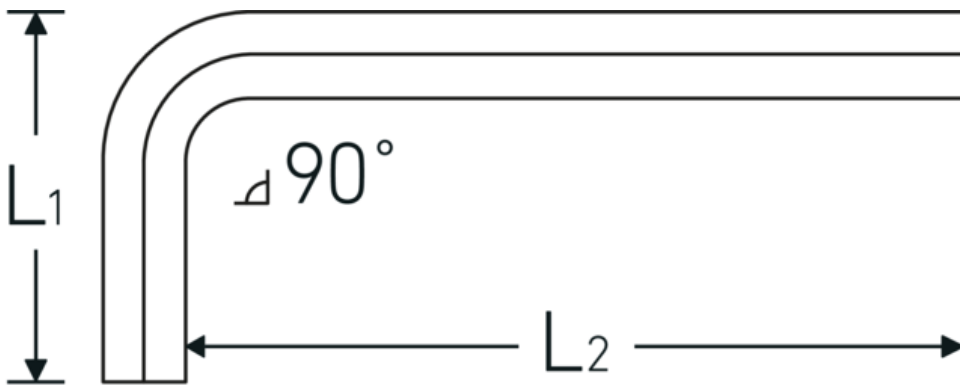

## Hex key L-wrench

10760aCV

Product no. **43550044**  
 GTIN **4018754029563**  
 Model **10760 ACV 7/8**  
**WINKELSCHRAUBENDREHER**

**Label.** Hex key L-wrench screwdriver Hex drive 7/8 L.80mm x 200mm

### Technical Drawing.

### Technical Attributes.

Drive profile	hex
External hex drive (inch)	7/8
L1	80 mm
L2	200 mm
Length mm (L)	225 mm

### Logistics data.

Depth mm (IFS)	225
Width mm (IFS)	102
Height mm (IFS)	27
Length (packed, mm)	226
Width (packed, mm)	103
Height (packed, mm)	28
Volume (packed, dm <sup>3</sup> )	0.651784 dm <sup>3</sup>
Product no.	43550044
Weight (gross, kg)	0,945