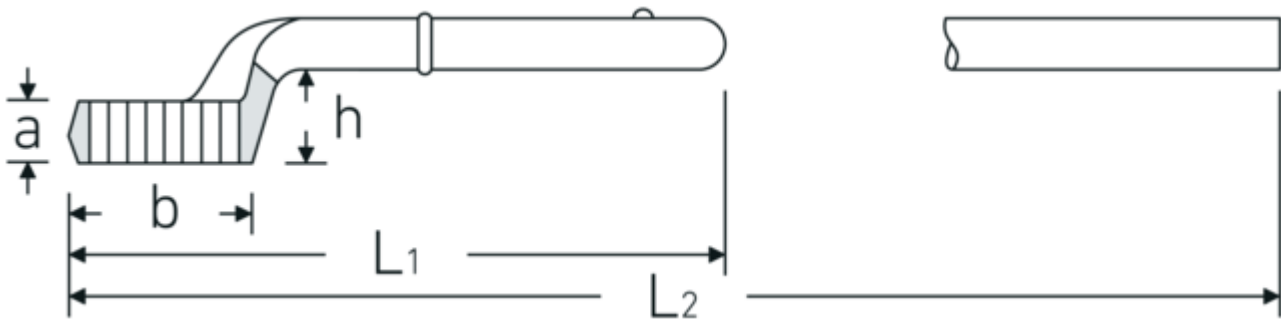

## Heavy duty ring wrench

5

Product no. **42020055**  
GTIN **4018754023547**  
Model **5 55**

Label.

Heavy duty ring wrench Wrench size 55mm L.300mm

### Technical Drawing.

### Technical Attributes.

a	28 mm
Width mm (b)	81 mm
for no.	3
Height mm (h)	45,5 mm
L1	300 mm
L2	925 mm
Wrench width 1 [mm]	55 mm

### Logistics data.

Depth mm (IFS)	302
Width mm (IFS)	80
Height mm (IFS)	67
Length (packed, mm)	302
Width (packed, mm)	80
Height (packed, mm)	67
Volume (packed, dm <sup>3</sup> )	1.61872 dm <sup>3</sup>
Product no.	42020055
Weight (gross, kg)	1,505
Weight PAP (kg)	0,000