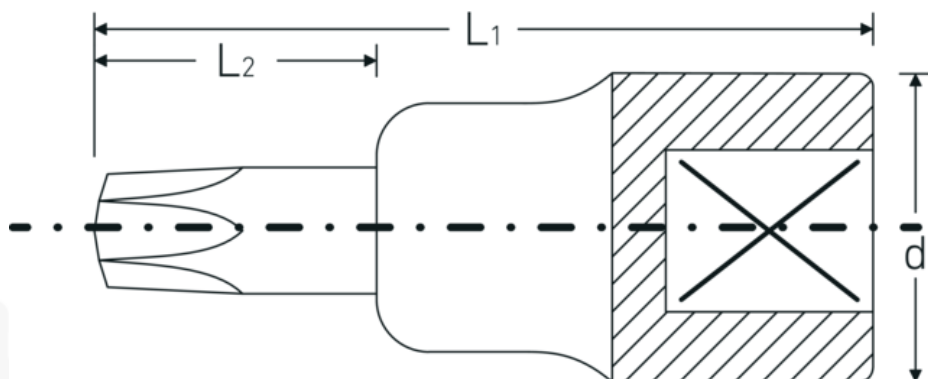

## Screwdriver socket

54TX

Product no. **03100040**  
GTIN **4018754006687**  
Model **54 TX T 40**

**Label.** 1/2 " Screwdriver socket L.55mm

**Features.**

- for inside TORX® screws
- Chrome Alloy Steel, chrome plated

## Technical Drawing.

## Technical Attributes.

Drive profile TORX®  
Internal square drive (inch) 1/2 "

## Logistics data.

Depth mm (IFS) 55  
Width mm (IFS) 23

<b>d</b>	22,7 mm	<b>Height mm (IFS)</b>	23
<b>Size of output profile</b>	T40	<b>Length (packed, mm)</b>	100
<b>L1</b>	55 mm	<b>Width (packed, mm)</b>	80
<b>L2</b>	17 mm	<b>Height (packed, mm)</b>	23
		<b>Volume (packed, dm3)</b>	0.184 dm3
		<b>Art. no.</b>	03100040
		<b>Weight (gross, kg)</b>	0,360
		<b>Weight PAP (kg)</b>	0,000
		<b>Weight PVC (kg)</b>	0,003
		<b>GTIN</b>	4018754006687
		<b>Country of origin</b>	GERMANY
		<b>Region of origin</b>	Nordrhein-Westfalen
		<b>WEEE/ElektroG</b>	nicht ear-pflichtig
		<b>Customs tariff no.</b>	82042000
		<b>Packing standard</b>	5
		<b>Weight</b>	75 g