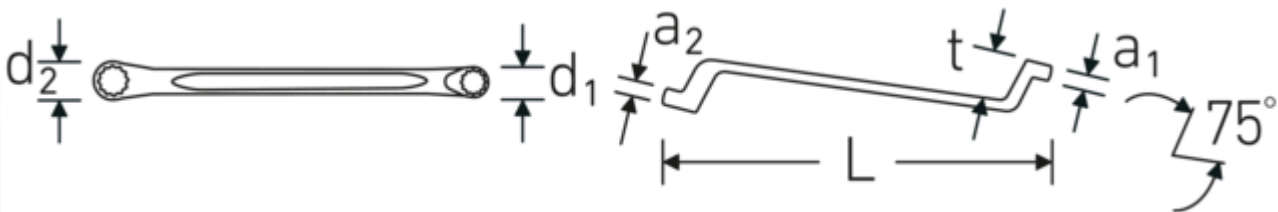

Double-ended ring spanner, metric, offset

StahlwilleSTABIL®20

Product no. 41042123
GTIN 4018754021031
Model StahlwilleSTABIL 20 21 x 23

Label. Double-ended ring spanner Spanner size 21 x 23 mm L.315mm

Features. StahlwilleSTABIL®

- offset
- DIN 838/ISO 10104
- Chrome Alloy Steel, chrome plated

Advantages.

Low-crank

The distinctive STAHLWILLE rounded finish gives the combination spanner a non-slip and pleasant feel for safe working, even with oil-smearred hands.

Manufactured from durable chrome-alloy steel for a long service life and resistance to wear.

Technical Drawing.

Technical Attributes.

a1	13 mm
a2	14 mm
Drive profile	bi-hex AS-Drive®
d1	30,7 mm
d2	33,4 mm
Length mm (L)	315 mm
Spanner width 1 [mm]	21 mm
Ring position	75 °
Spanner width 2 [mm]	23 mm
t	31 mm

Logistics data.

Depth mm (IFS)	328
Width mm (IFS)	35
Height mm (IFS)	35
Length (packed, mm)	335
Width (packed, mm)	88
Height (packed, mm)	37
Volume (packed, dm3)	1.09076 dm3
Art. no.	41042123
Weight (gross, kg)	1,560
Weight PAP (kg)	0,000
Weight PVC (kg)	0,014
GTIN	4018754021031
Country of origin	GERMANY
Region of origin	Nordrhein-Westfalen
WEEE/ElektroG	nicht ear-pflichtig
Customs tariff no.	82041100
Packing standard	5
Weight	312 g