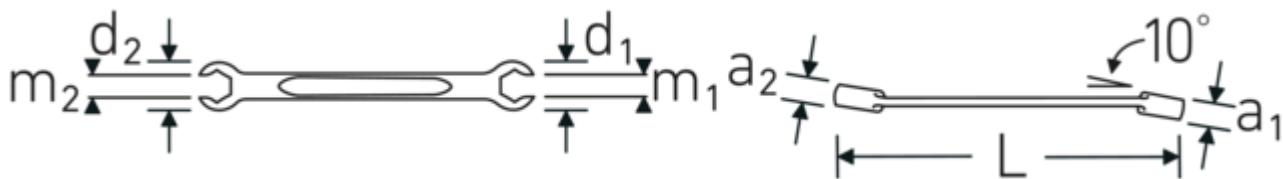

Double-ended ring spanner OPEN RING, angled, metric, hex

OPEN RING 24

Product no. **41081214**
 GTIN **4018754021932**
 Model **OPEN RING 24 12 x 14**

Label. Double-ended ring spanner, angled Spanner size 12 x 14 mm L.180mm

- Features.**
- hexagon
 - DIN 3118/ISO 3318
 - Chrome Alloy Steel, chrome plated

Advantages.

With hexagon

Technical Drawing.

Technical Attributes.

a1	9,5 mm
a2	10,5 mm
Drive profile	hex AS-Drive®
d1	24 mm
d2	26 mm

Logistics data.

Depth mm (IFS)	181
Width mm (IFS)	27
Height mm (IFS)	14
Length (packed, mm)	205
Width (packed, mm)	59

DIN	DIN 3118 / ISO 3318	Height (packed, mm)	45
Length mm (L)	180 mm	Volume (packed, dm³)	0.544275 dm ³
m1	9 mm	Art. no.	41081214
m2	11 mm	Weight (gross, kg)	0,890
Spanner width 1 [mm]	12 mm	Weight PAP (kg)	0,000
Ring position	10 °	Weight PVC (kg)	0,010
Spanner width 2 [mm]	14 mm	GTIN	4018754021932
		Country of origin	GERMANY
		Region of origin	Nordrhein-Westfalen
		WEEE/ElektroG	nicht ear-pflichtig
		Customs tariff no.	82041100
		Packing standard	10
		Weight	89 g

Variants.

Art. no.	Art. no. (ERP)	Description	GTIN
41080810	OPEN RING 24 8 x 10	Double-ended ring spanner, angled Spanner size 8 mm L.145mm	4018754021888
41080911	OPEN RING 24 9 x 11	Double-ended ring spanner, angled Spanner size 9 mm L.155mm	4018754021895
41081011	OPEN RING 24 10 x 11	Double-ended ring spanner, angled Spanner size 10 x 11 mm L.155mm	4018754021901
41081012	OPEN RING 24 10 x 12	Double-ended ring spanner, angled Spanner size 10 x 12 mm L.160mm	4018754021918
41081113	OPEN RING 24 11 x 13	Double-ended ring spanner, angled Spanner size 11 x 13 mm L.170mm	4018754021925
41081214	OPEN RING 24 12 x 14	Double-ended ring spanner, angled Spanner size 12 x 14 mm L.180mm	4018754021932