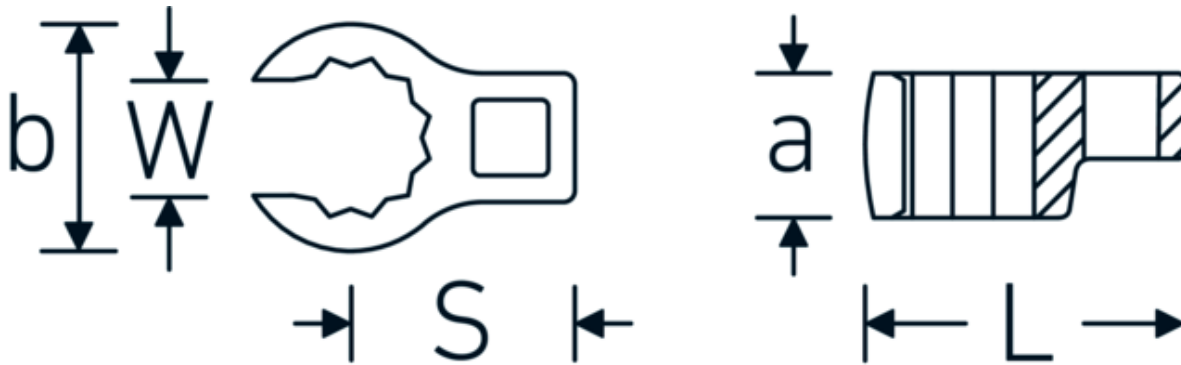

CROW-RING spanner

440a

Product no. **02490040**
GTIN **4018754004560**
Model **440 A 3/4**

Label. 3/8 " CROW-RING spanner Spanner size 3/4" L.40,9mm

- Features.**
- Chrome Alloy Steel, chrome plated
 - caution! Modified settings on torque wrench
 - size 3/8: for Volvo aircraft engine, type "JAS"

Technical Drawing.

Technical Attributes.

a	18,5 mm
Internal square drive (inch)	3/8 "
Width mm (b)	29 mm
Length mm (L)	40,9 mm
S	21,3 mm
Spanner size [inch]	3/4 "

Logistics data.

Depth mm (IFS)	41
Width mm (IFS)	28
Height mm (IFS)	19
Length (packed, mm)	41
Width (packed, mm)	28
Height (packed, mm)	19

Variants.

Art. no.	Model no. (ERP)	Description	GTIN
01490024	440 A 3/8	1/4 " CROW-RING spanner Spanner size 3/8" L.28,4mm	4018754116805
01490028	440 A 7/16	1/4 " CROW-RING spanner Spanner size 7/16" L.28mm	4018754001460
01490032	440 A 1/2	1/4 " CROW-RING spanner Spanner size 1/2" L.30,5mm	4018754001477
01490034	440 A 9/16	1/4 " CROW-RING spanner Spanner size 9/16" L.31,7mm	4018754001484
02490036	440 A 5/8	3/8 " CROW-RING spanner Spanner size 5/8" L.36,5mm	4018754004546
02490038	440 A 11/16	3/8 " CROW-RING spanner Spanner size 11/16" L.39,2mm	4018754004553
02490040	440 A 3/4	3/8 " CROW-RING spanner Spanner size 3/4" L.40,9mm	4018754004560
02490042	440 A 13/16	3/8 " CROW-RING spanner Spanner size 13/16" L.42,9mm	4018754004577
02490044	440 A 7/8	3/8 " CROW-RING spanner Spanner size 7/8" L.45,2mm	4018754004584
02490046	440 A 15/16	3/8 " CROW-RING spanner Spanner size 15/16" L.47,2mm	4018754004591
02490048	440 A 1	3/8 " CROW-RING spanner Spanner size 1" L.49,3mm	4018754004607
02490050	440 A 1 1/16	3/8 " CROW-RING spanner Spanner size 1 1/16" L.52,8mm	4018754004614
03490052	440 A 1 1/8	1/2 " CROW-RING spanner Spanner size 1 1/8" L.56,8mm	4018754008445
03490056	440 A 1 1/4	1/2 " CROW-RING spanner Spanner size 1 1/4" L.62,5mm	4018754008452